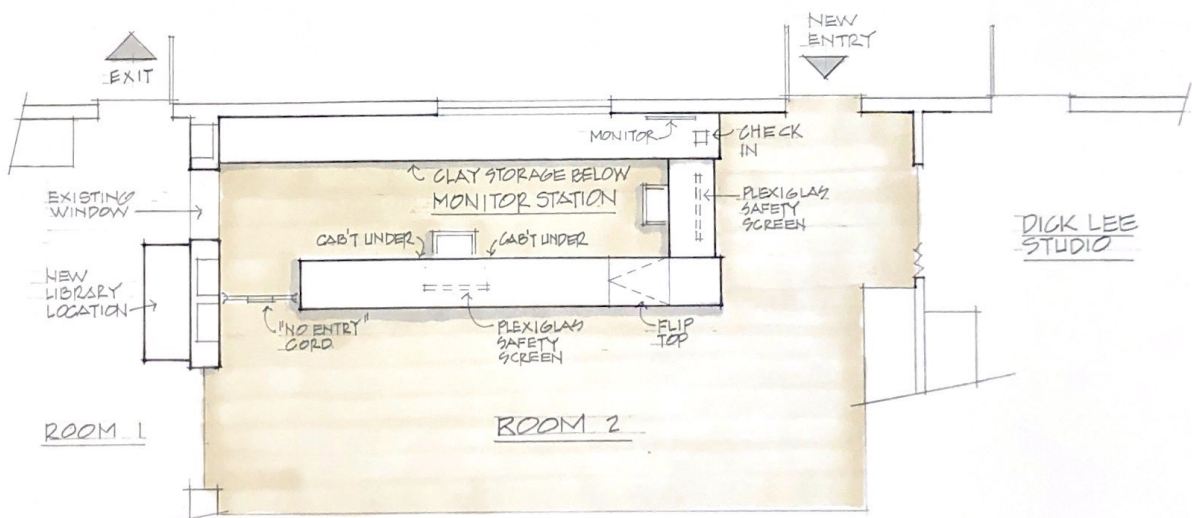

SUN CITY WEST CLAY CLUB

MONITOR STATION

SKETCH

PLAN