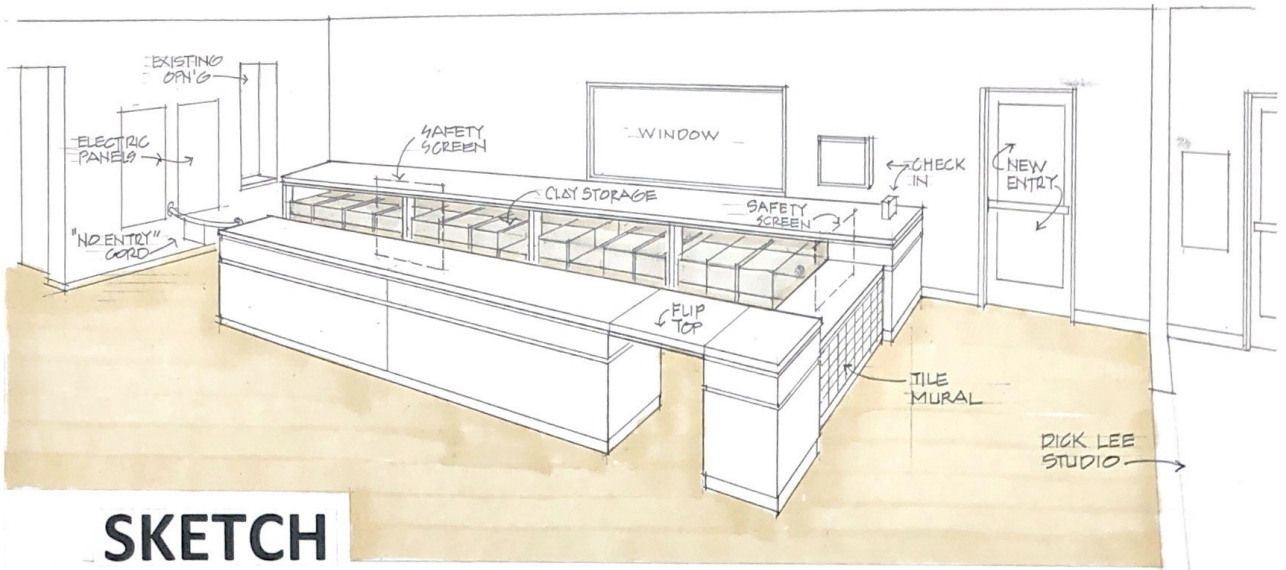

SUN CITY WEST CLAY CLUB

MONITOR STATION

SKETCH

PLAN